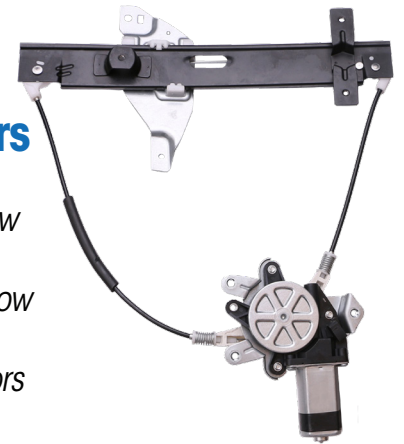

## Industry Leading Coverage in 100% New CV Axles, Drive Shafts and Window Regulators

Our entire management team will be in attendance to answer any questions and highlight our products and programs. Schedule some time with us and see how TrakMotive® can help you maximize your sales opportunities on CV Axles, Drive Shafts and Window Regulators.

### Automotive CV Axles

**Including:**

*OE Replacement CV Axles,  
Xtended Travel™ CV Axles,  
HD Xtreme™ CV Axles,  
Monobloc Tube CV Axles,  
Intermediate Shafts,  
Brackets*